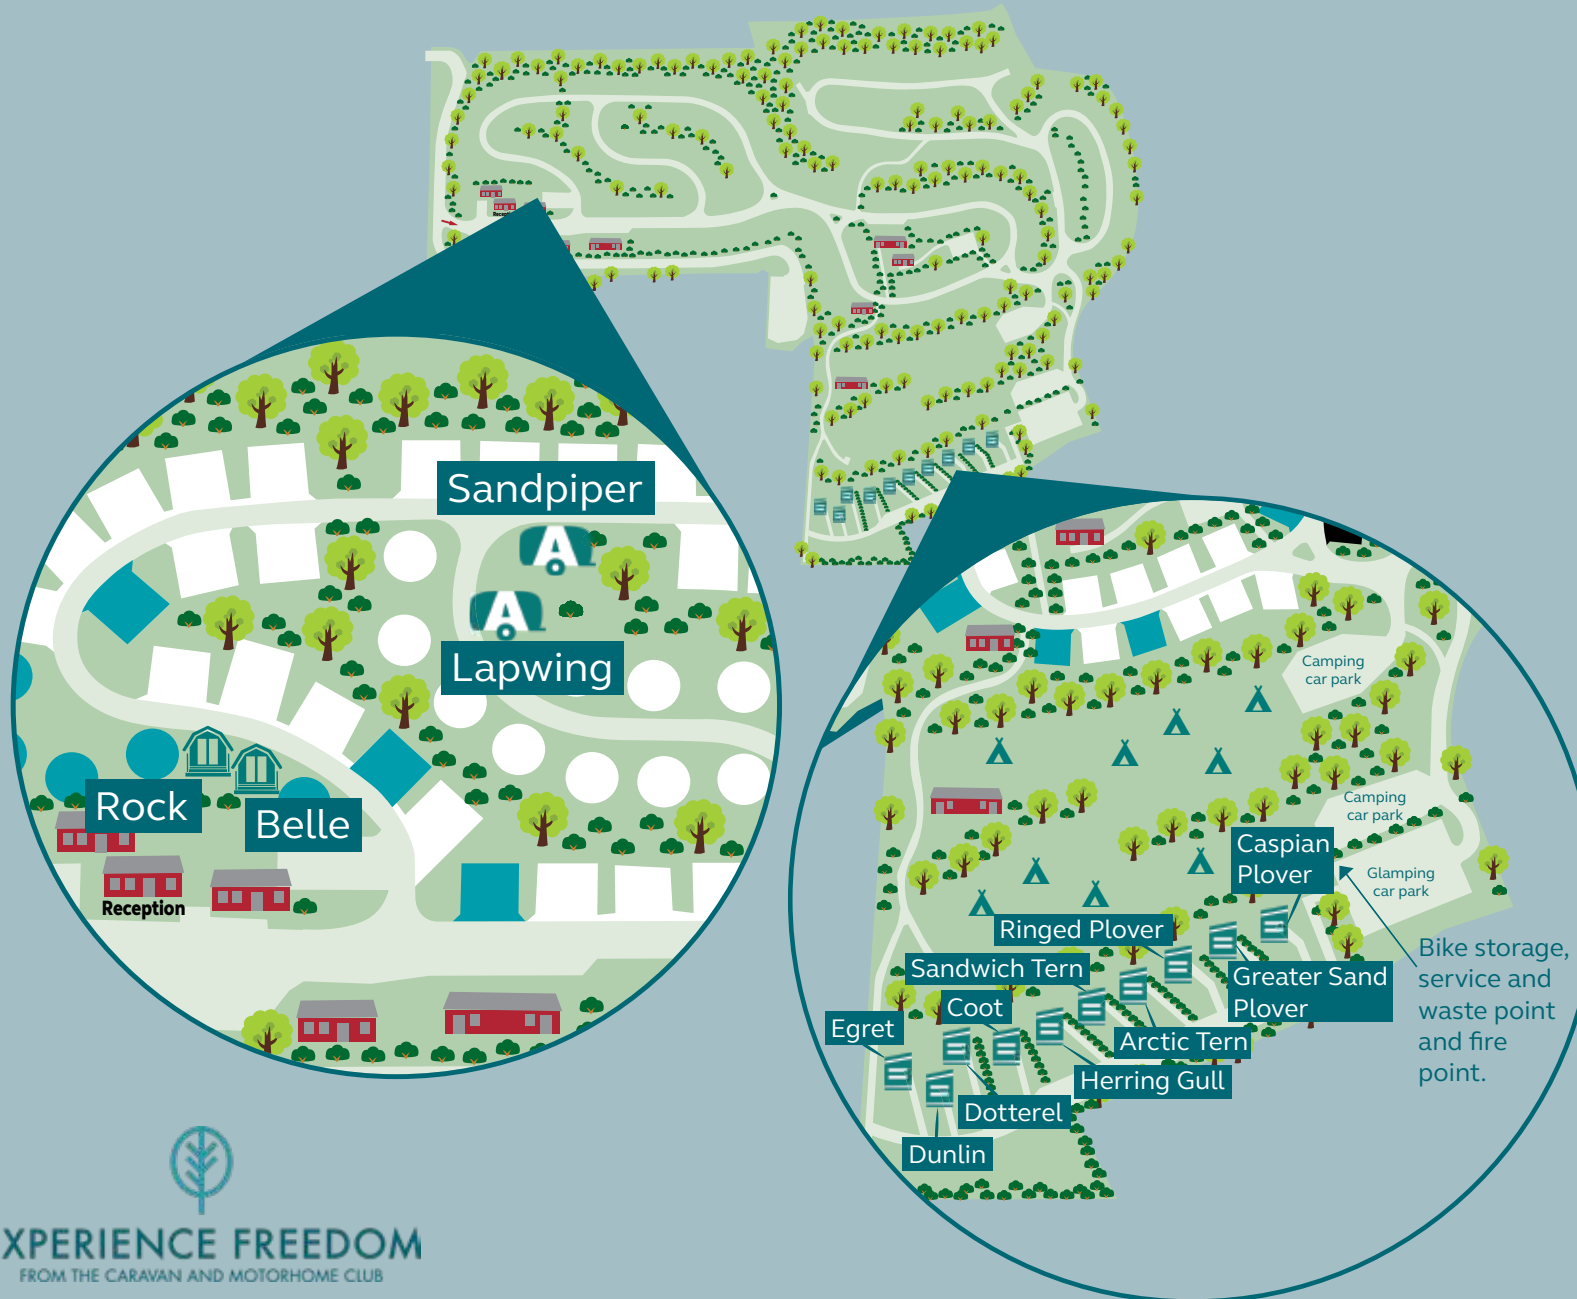

## Site Map Key

-  Airstreams
-  Assembly Point
-  Assistant Warden
-  Baby and Toddler Facilities
-  Camping Pods
-  Dishwashing Area
-  Dog Pit Stop
-  Glamping Pods
-  Information Room
-  Late Night Arrivals Area
-  Laundry
-  Motorhome Waste Point
-  Parking
-  Play Area
-  Service Point
-  Toilet Block
-  Warden

# Accommodation areas

## Site facilities

EXPERIENCE FREEDOM  
FROM THE CARAVAN AND MOTORHOME CLUB